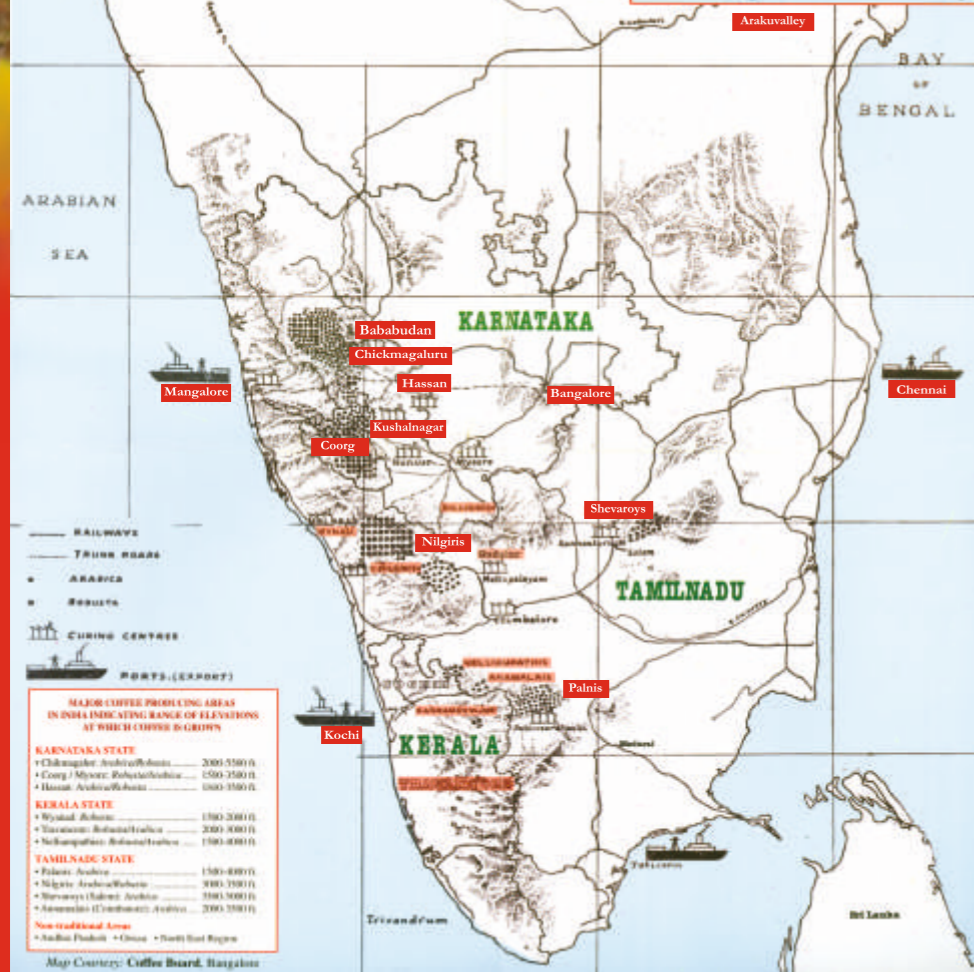

INDIA COFFEE MAP

Indian Coffee

Shade-grown • Hand-picked

Allanasons Private Limited

Coffee Division : Allanasons Private Limited, 'Chanco Residency'
No. 1/2, SRT Lane, Cunningham Road Cross,
Bangalore - 560052, India. Tel: +91 80 22261234 / 22267007
Fax: 9180-22251041 / 22287304 Email : coffee@allana.com

Contact Persons:

M.P. Devaiah : +91-9972098303 Email: mpdevaiah@allana.com
Moorthy Krishnan : +91 9980850157 Email: mkrishnan@allana.com

Curing Works :

Allana Coffee Curing Works, Hassan

Monsooning Facility :

Allanasons Private Limited, Mangalore

Registered Office: Allana House, 4 Allana Road, Colaba, Mumbai-400001
Tel: 9122-22811000 Fax: 9122-22044821 / 22047002
Email : allanasons@allana.com

Corporate Office: Allana Center, 113/115 M.g. Road,
Abdulrazak Allana Marg, Fort, Mumbai-400001 Tel: 9122-22628000 / 66569000
Fax: 9122-22695700 / 22695701 Email : info@allana.com
Website : www.allana.com

Allana

A Trusted Name in the World of Coffee